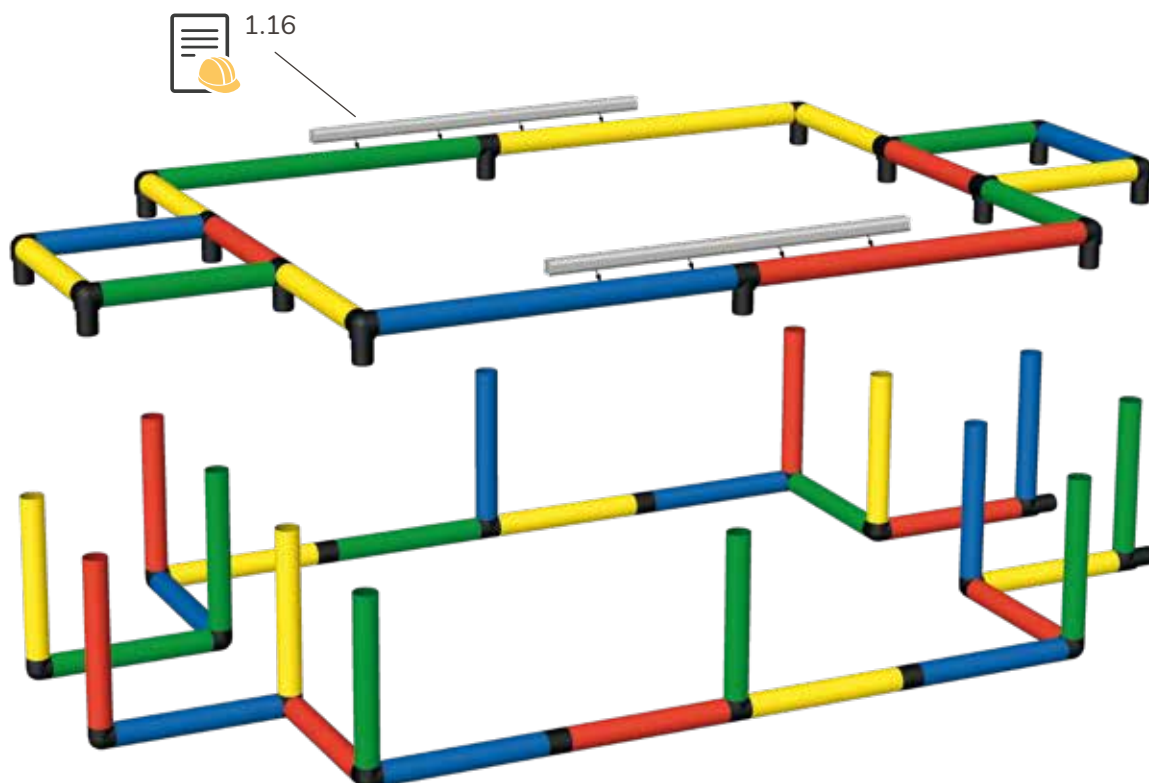

2

3

mdb C0168  3+  5:00  445 x 208 x 226 cm

1x YOUNGSTER
1x MODULARRUTSCHE TOBOGGAN MODULAIRE
1x POOL L PISCINE L

1

2

3

4

5

6

1.1
1.3

This block contains a callout icon consisting of a document and a hard hat, with the numbers 1.1 and 1.3 next to it.

mdb C0169  1½+  4:00  245 x 220 x 196 cm

- 1x YOUNGSTER
- 1x GENIUS
- 1x BOGENRUTSCHE TOBOGGAN COURBE