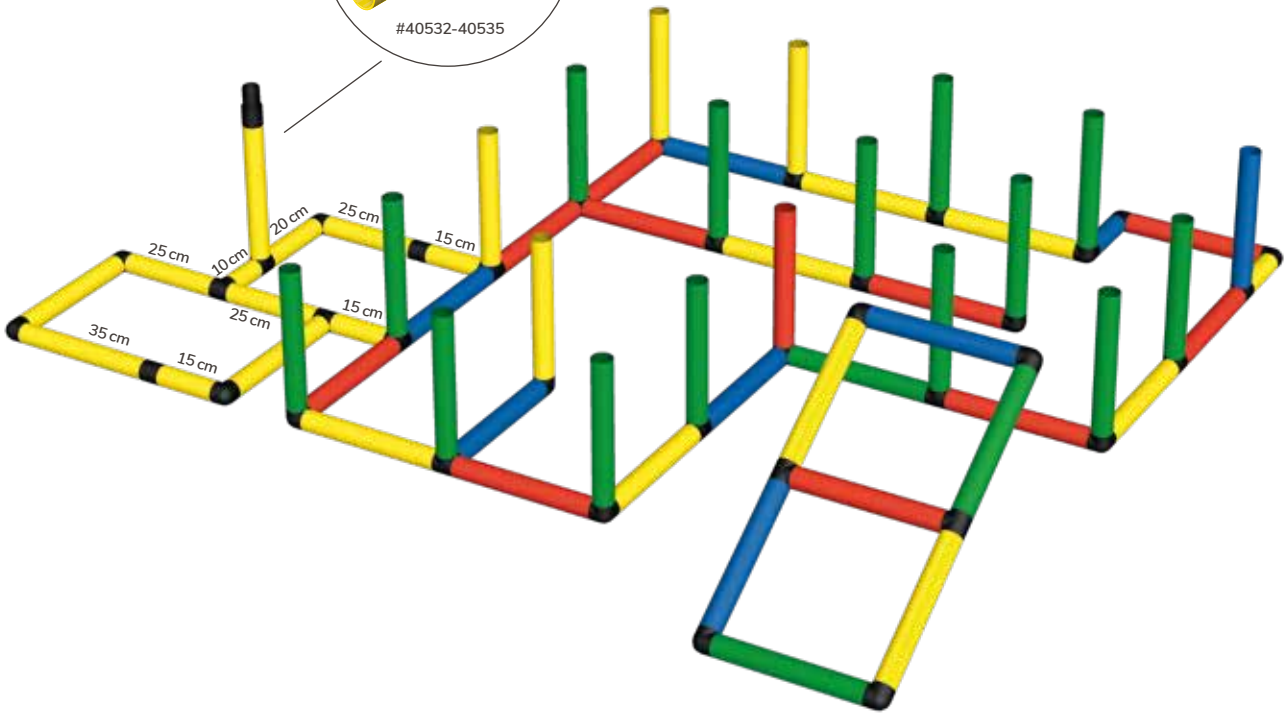

5

6

1.1
1.3

This block contains a callout icon consisting of a document and a hard hat, with the numbers 1.1 and 1.3 next to it.

mdb C0169  1½+  4:00  245 x 220 x 196 cm

- 1x YOUNGSTER
- 1x GENIUS
- 1x BOGENRUTSCHE TOBOGGAN COURBE

1

2

3

4

5

6

quadro

1/2+