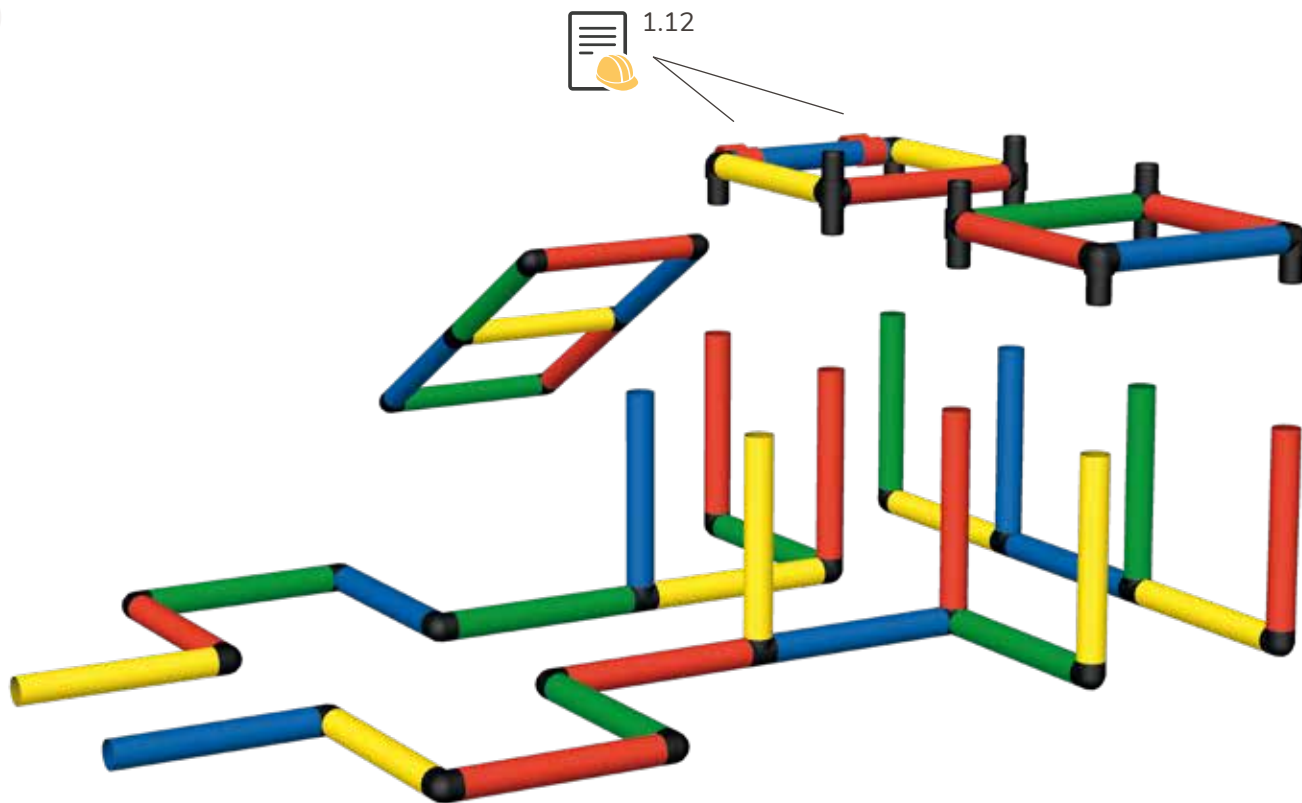

2

3

mdb C0168  3+  5:00  445 x 208 x 226 cm

1x YOUNGSTER
1x MODULARRUTSCHE TOBOGGAN MODULAIRE
1x POOL L PISCINE L

1

2

3

4

5

6

1.1
1.3

This block contains a callout icon consisting of a document and a hard hat, with the numbers 1.1 and 1.3 next to it.

mdb C0169  1½+  4:00  245 x 220 x 196 cm

- 1x YOUNGSTER
- 1x GENIUS
- 1x BOGENRUTSCHE TOBOGGAN COURBE