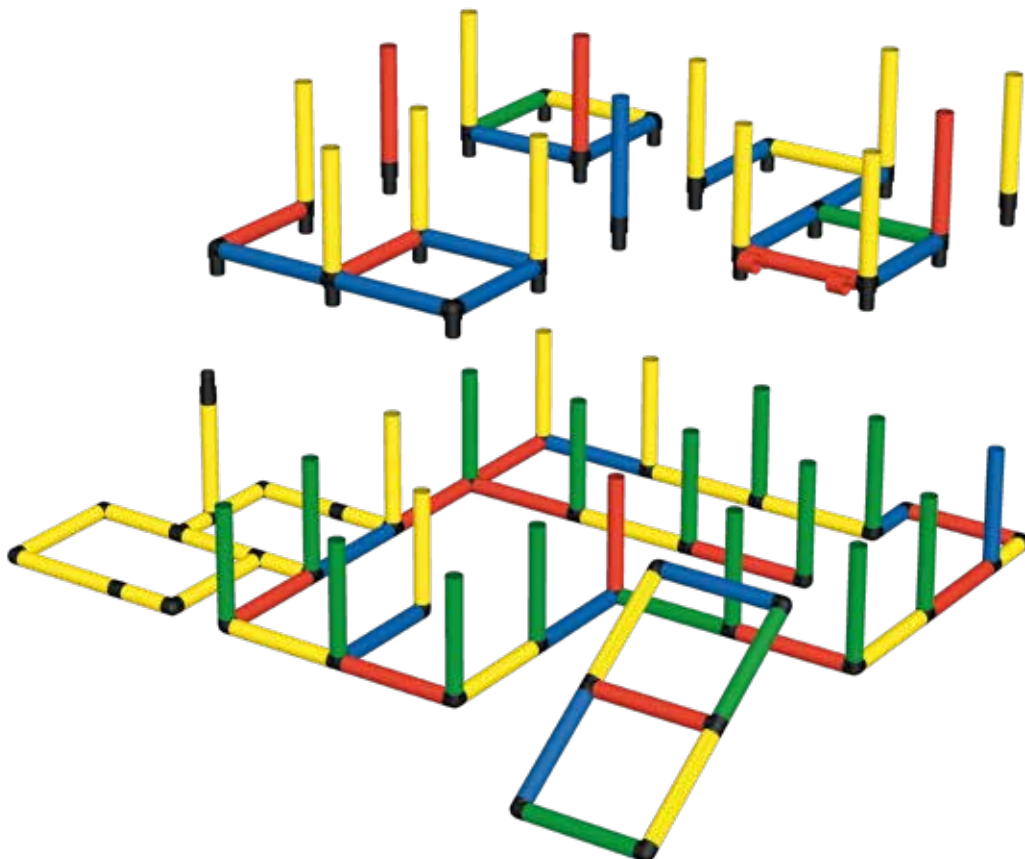

mdb C0169 1½+ 4:00 245 x 220 x 196 cm

- 1x YOUNGSTER
- 1x GENIUS
- 1x BOGENRUTSCHE TOBOGGAN COURBE

1

2