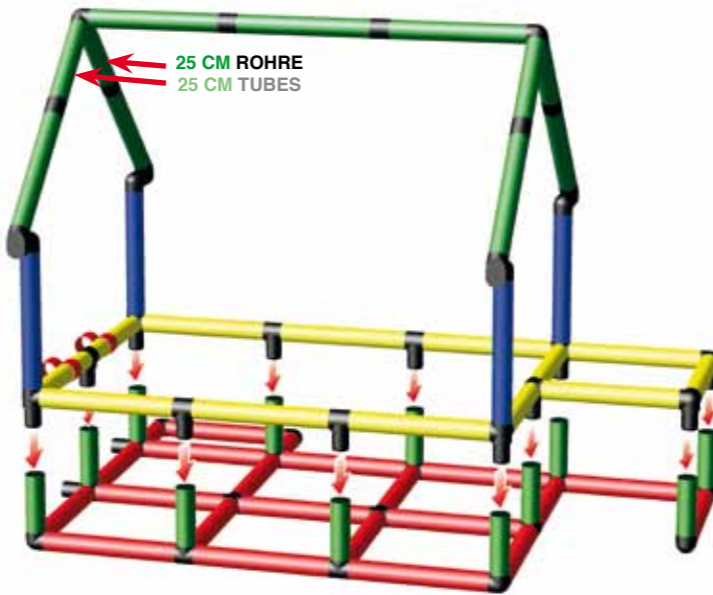

2

25 CM ROHRE
25 CM TUBES