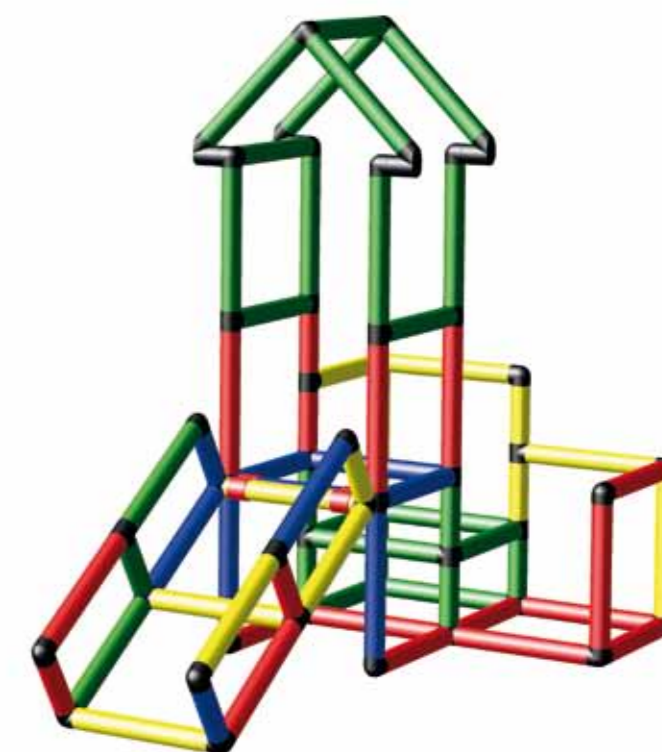

06 Baby Ballcage

06 Baby Ballcage

165 x 99 x 116 cm

ab 6 Monate from 6 months

06 Turm mit Baby Rutsche

06 Tower with Baby Slide

65 x 92 x 156 cm

ab 10 Monate from 10 months

1

2

EINBAU DOPPELROHRVERBINDER
SICHERHEITSHINWEISE 1.12

INSTALLATION DOUBLE TUBE CONNECTOR
SAFETY MANUAL 1.12

EINBAU ALUMINIUMPROFIL
SICHERHEITSHINWEISE 1.16

INSTALLATION ALUMINIUM PROFILE
SAFETY MANUAL 1.16

3

4

VERSCHRAUBEN DER ROHRE UND PLATTEN
SICHERHEITSHINWEISE 1.1, 1.3 UND 1.4

SCREWING OF TUBES AND PANELS
SAFETY MANUAL 1.1, 1.3 AND 1.4