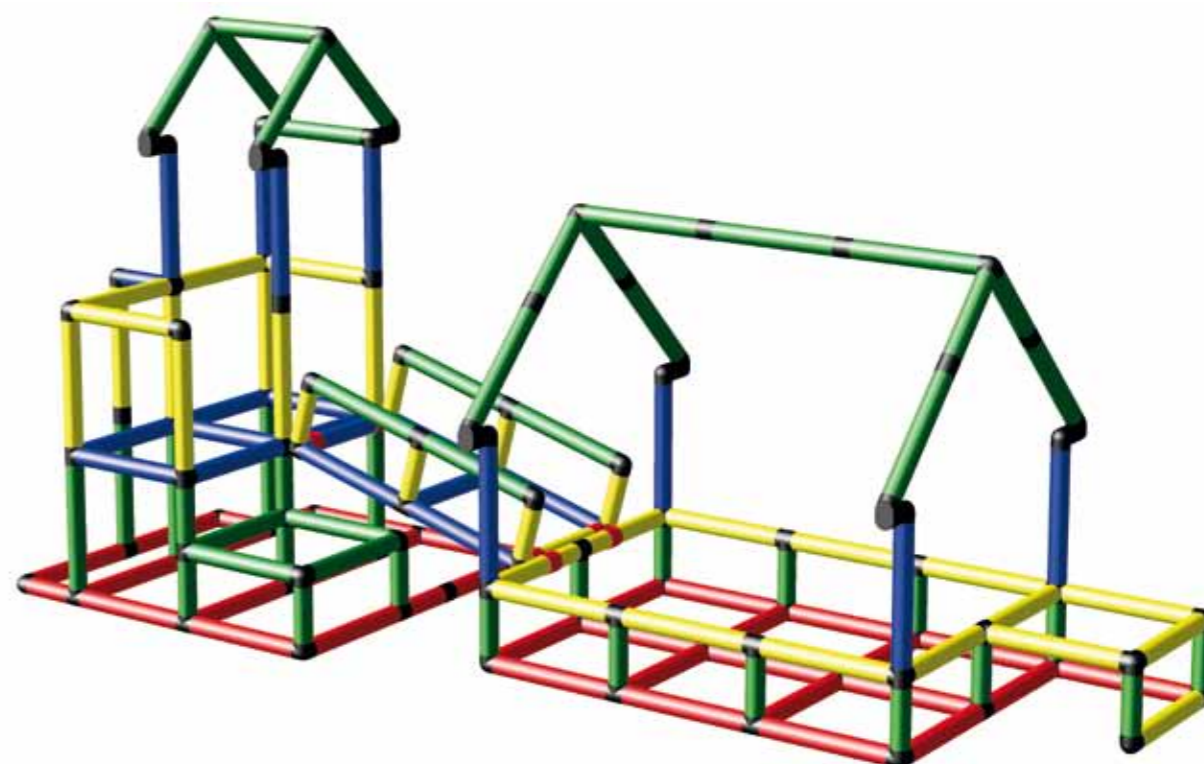

 **Our Model Database**

Additional models and combinations you will find in the QUADRO model database.

01 Baby Ballcage mit Baby Rampe

01 Baby Ballcage with Baby Ramp

 310 x 112 x 156 cm

 ab 10 Monate from 10 months

1

2

3

4

02 Baby Ballcage mit Baby Rutsche

02 Baby Ballcage with Baby Slide

 285 x 125 x 176 cm

 ab 12 Monate from 12 months