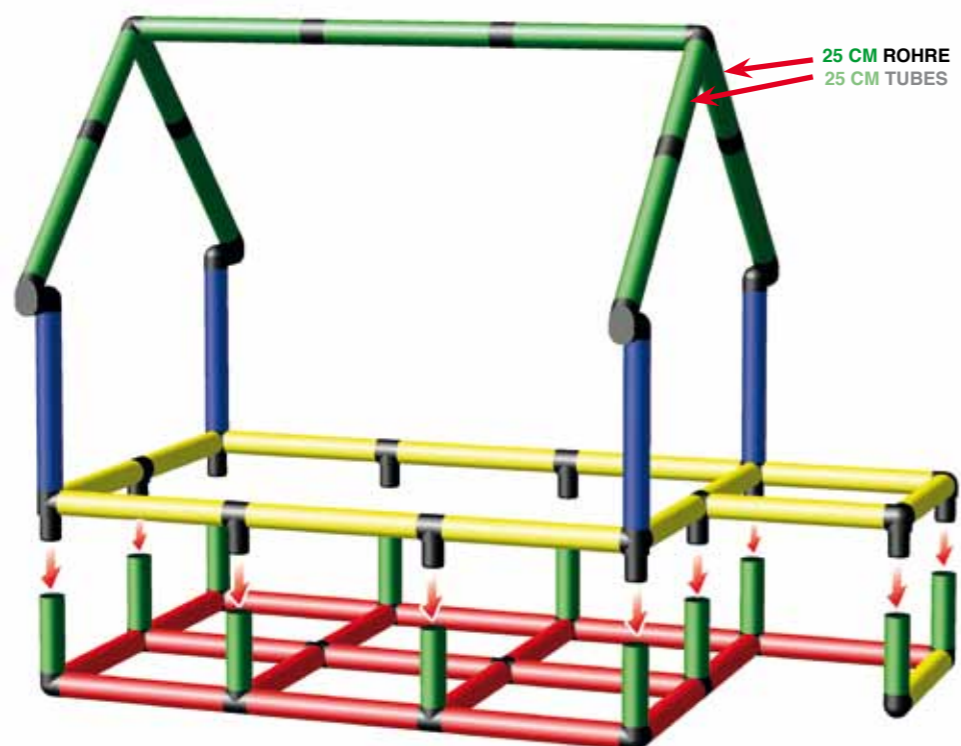

 **Our Model Database**

Additional models and combinations you will find in the QUADRO model database.

01 Baby Ballcage mit Baby Rampe

01 Baby Ballcage with Baby Ramp

 310 x 112 x 156 cm

 ab 10 Monate from 10 months

1

2

3

4

02 Baby Ballcage mit Baby Rutsche

02 Baby Ballcage with Baby Slide

 285 x 125 x 176 cm

 ab 12 Monate from 12 months