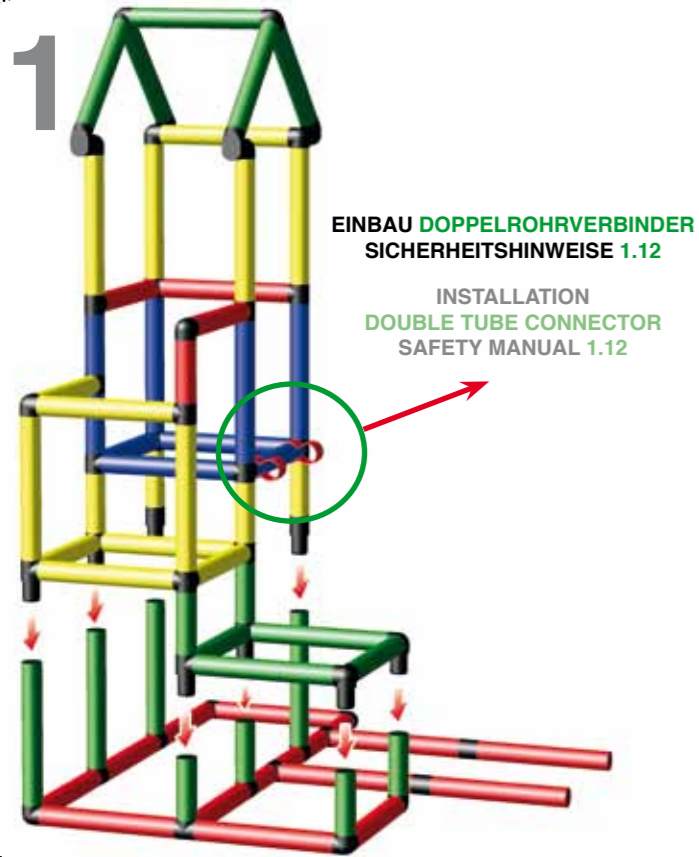

 **Our Model Database**

Additional models and combinations you will find in the QUADRO model database.

01 Baby Ballcage mit Baby Rampe

01 Baby Ballcage with Baby Ramp

 310 x 112 x 156 cm

 ab 10 Monate from 10 months

1

2

3

4

02 Baby Ballcage mit Baby Rutsche

02 Baby Ballcage with Baby Slide

 285 x 125 x 176 cm

 ab 12 Monate from 12 months

1

EINBAU DOPPELROHRVERBINDER  
SICHERHEITSHINWEISE 1.12

INSTALLATION  
DOUBLE TUBE CONNECTOR  
SAFETY MANUAL 1.12

2

25 CM ROHRE  
25 CM TUBES

3

4

EINBAU ALUMINIUMPROFIL  
SICHERHEITSHINWEISE 1.16