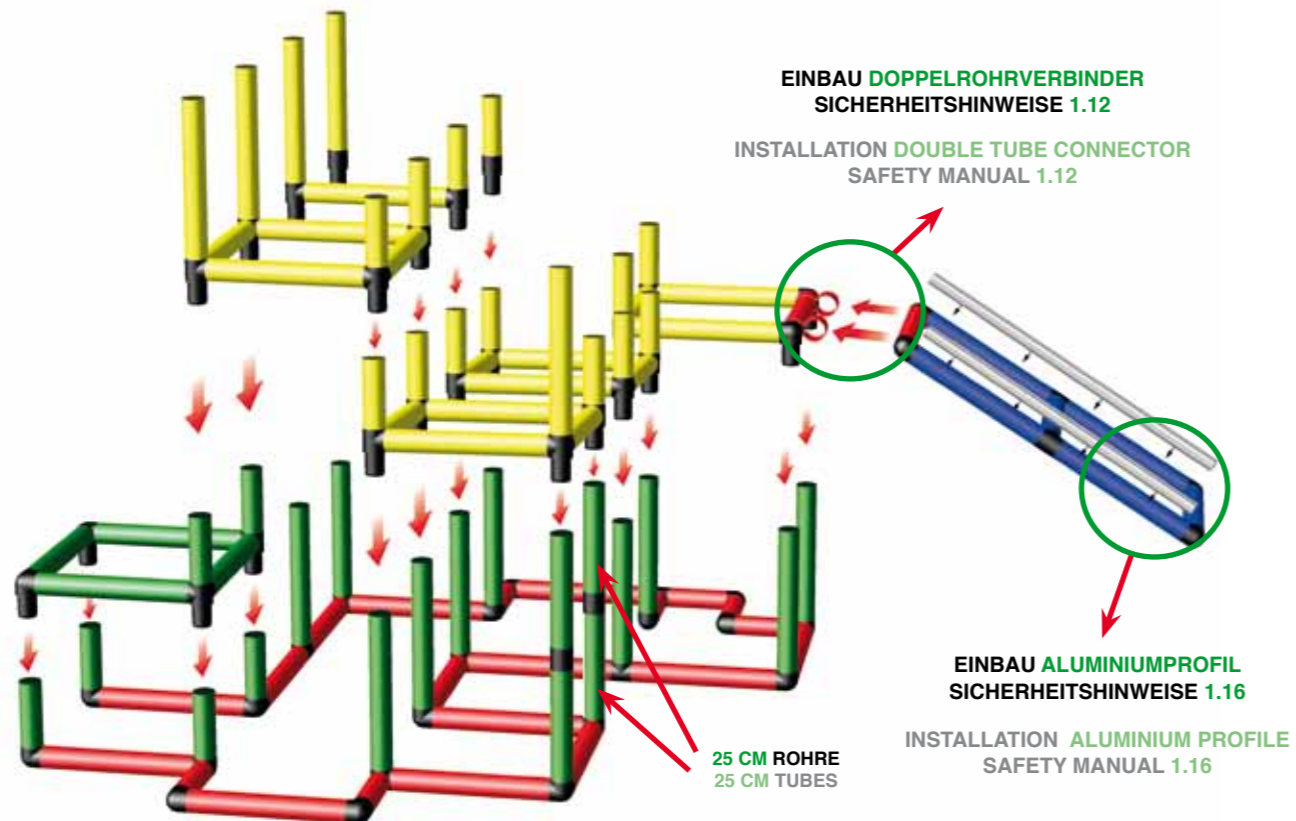

05 Treppenturm mit Baby Rutsche

05 Stair Tower with Baby Slide

240 x 165 x 183 cm

ab 20 Monate from 20 months

1